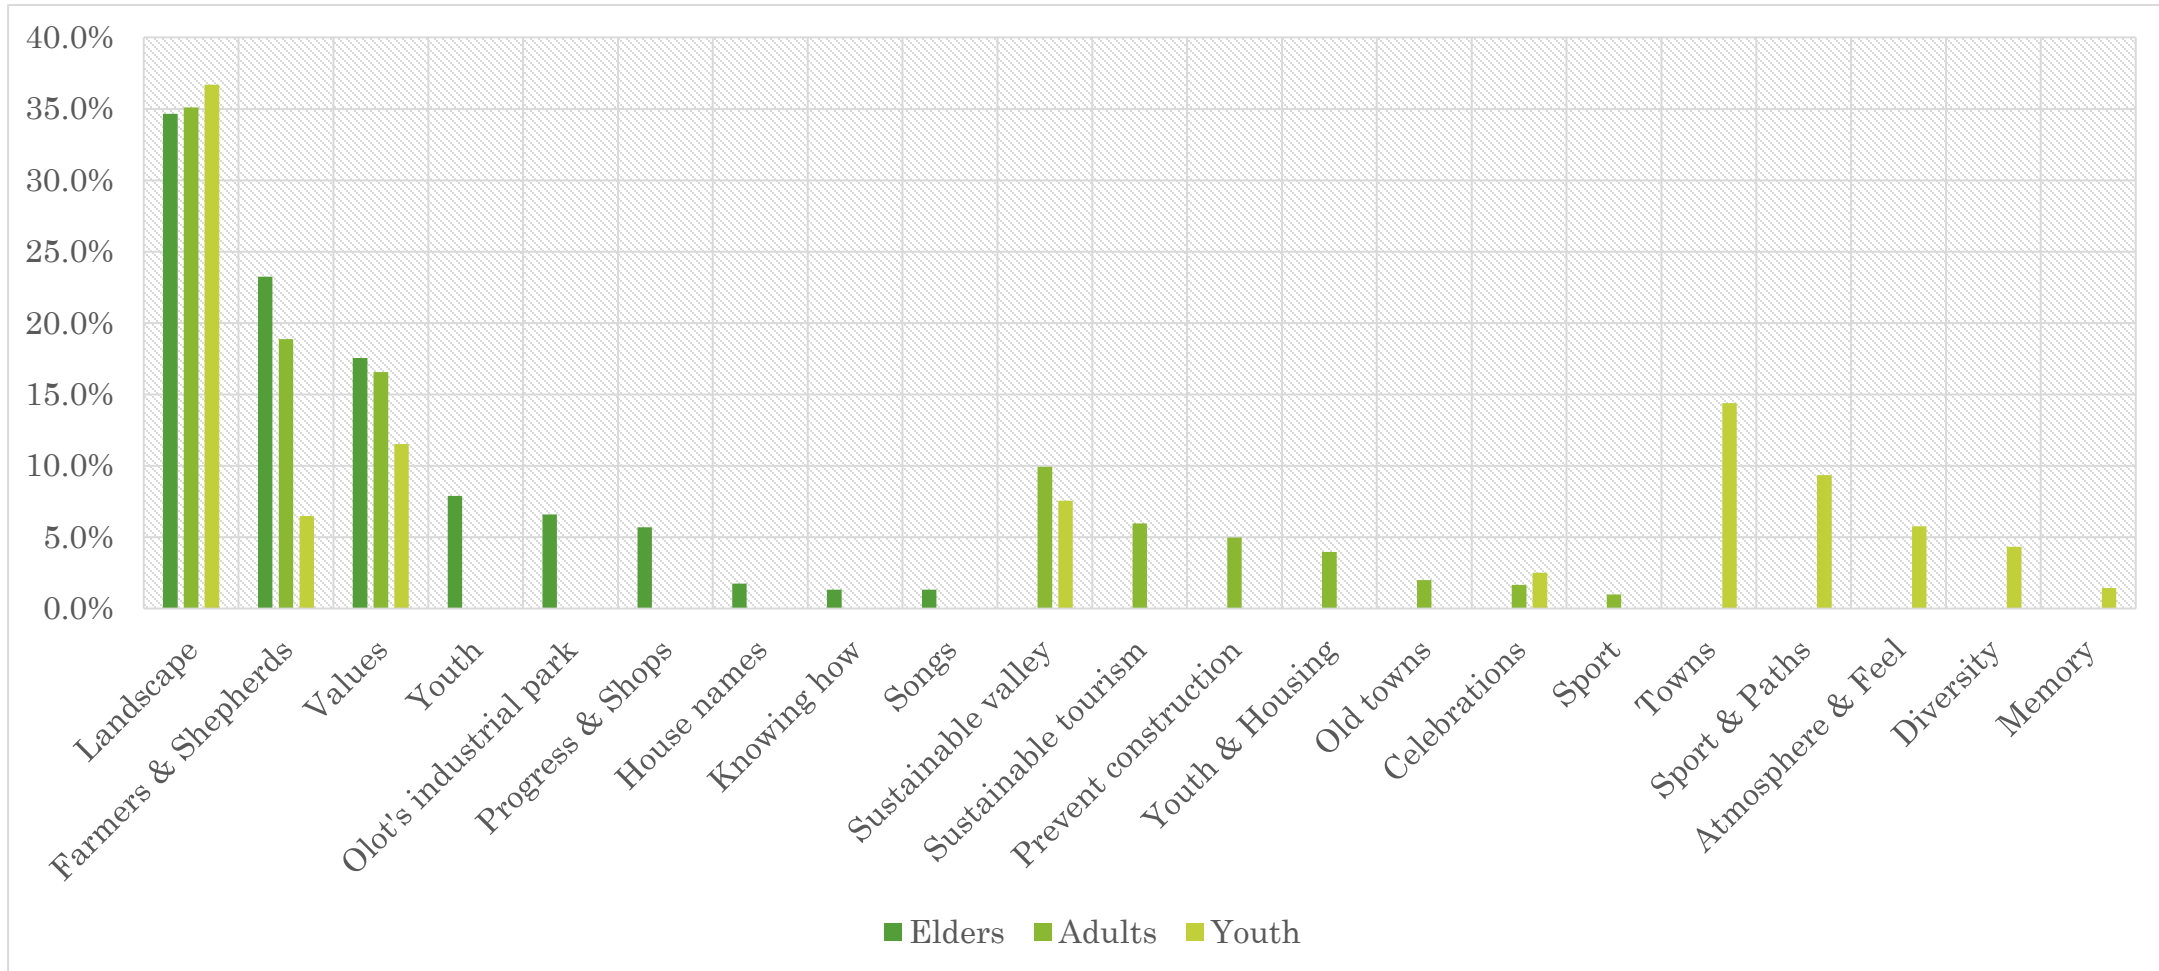

Fem Poble(s): Comprehensive View Som Vall Bas

Meritxell (Txell) Martín Pardo, Ph.D

Investigadora associada

SMITHSONIAN
CENTER FOR
FOLKLIFE
& CULTURAL
HERITAGE

Som**VallBas**

The Valley of 2070

Expressions

Gathering places

Rural life

Landscape

Comprehensive view

The Valley of 2070

Expressions: Alive & In danger

Gathering places: Alive & In danger

Rural Life: Alive & In danger

Landscape: *Alive & In danger*