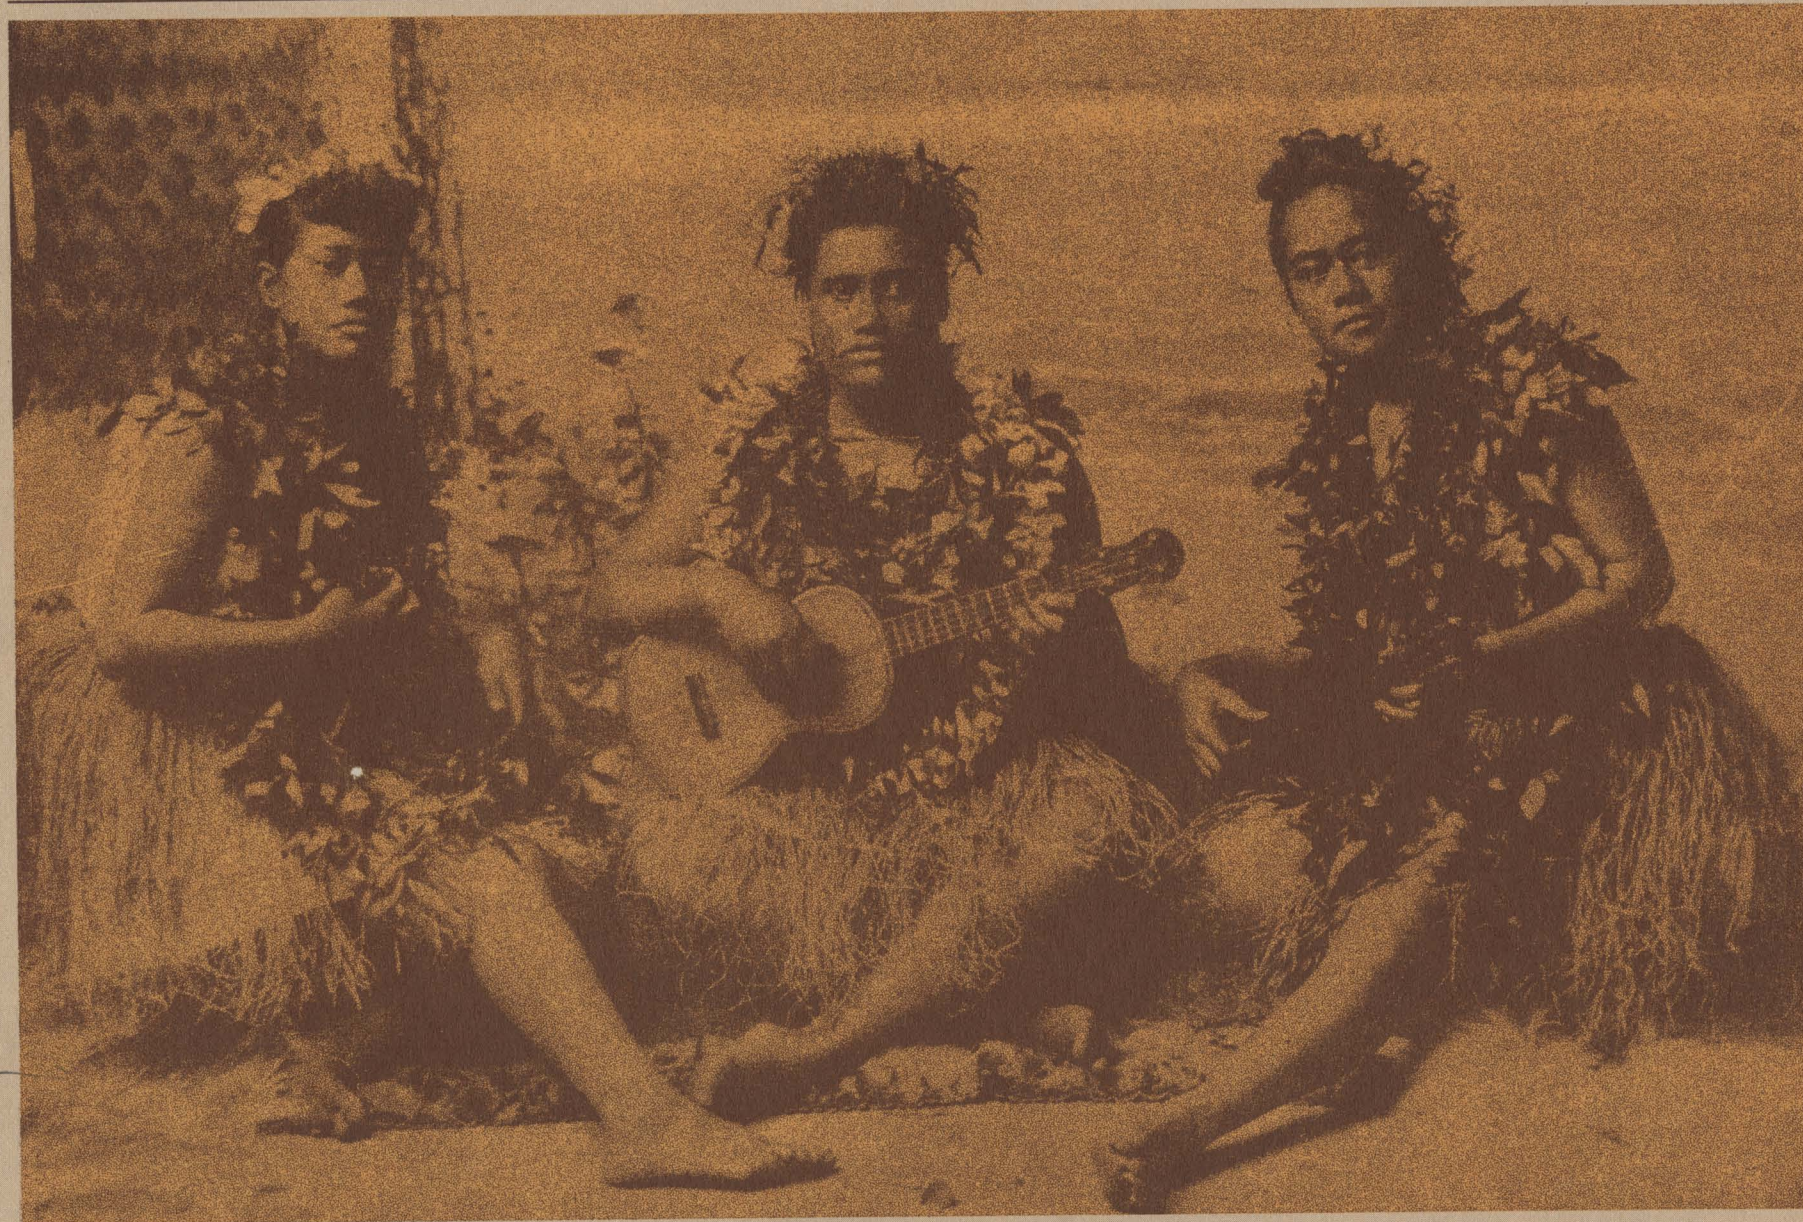

COMPILED BY SAMUEL CHARTERS

FOLKWAYS RECORDS RFS 612

# On the Beach at Waikiki

HAWAIIAN GUITAR FROM THE 'TEENS TO THE 'FIFTIES

COVER DESIGN BY RONALD CLYNE

FOLKWAYS RECORDS RFS 612

**SIDE 1**

1. Indiana March 2:34  
Hanapi Trio
2. Smiles, Then Kisses 2:45  
(Ancliffe)  
Louise, Ferera and Greenus
3. Hawaiian Echoes 2:53  
Louise, Ferera and Greenus
4. Along The Way to Waikiki 3:05  
(Whiting and Gumble)  
Helen Louise and Frank Ferera
5. Roses of Yesterday 2:50  
(Berlin)  
Hawaiian Islanders with Vocal Chorus  
by William Smith
6. One Summer Night 2:37  
Yale Hawaiian Trio
7. South Wind 2:34  
Yale Hawaiian Trio

© © 1981 Folkways Records and Service Corp.

**ON THE BEACH AT WAIKIKI**

Hawaiian Guitar Music from the 'teens to the 'fifties  
Compiled by Samuel Charters

SIDE 1

RFS 612 A

1. INDIANA MARCH 2:50  
Hanapi Trio
2. SMILES, THEN KISSES (Ancliffe) 2:41  
Louise, Ferera and Greenus
3. HAWAIIAN ECHOES 2:53  
Louise, Ferera and Greenus
4. ALONG THE WAY TO WAIKIKI 3:05  
(Whiting & Gumble) Helen Louise and Frank Ferera
5. ROSES OF YESTERDAY (Berlin) 2:51  
Hawaiian Islanders / Vocal Chorus William Smith
6. ONE SUMMER NIGHT 2:37  
Yale Hawaiian Trio
7. SOUTH WIND 2:34  
Yale Hawaiian Trio