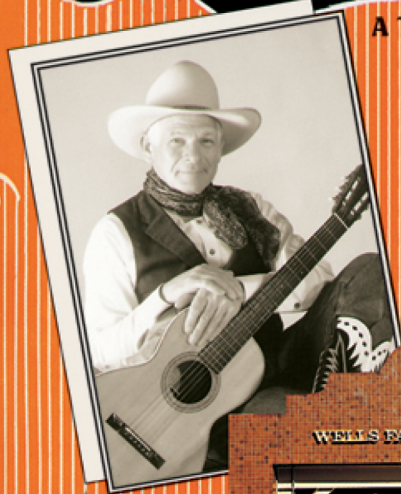

DON EDWARDS

My Hero Gene Autry

A Tribute

WELLS FARGO THEATER

Featuring the
TIME-WARP TOP
HANDS with Special
Guest Peter Rowan

Recorded Live
Sept. 28, 1997 at
Gene Autry's 90th
Birthday Celebration

WESTERN JUBILEE

MY HERO GENE AUTRY

What an honor and a privilege to be invited to play for such a momentous occasion as Gene Autry's 90th birthday. For as long as I can remember I have been both inspired and greatly influenced by Mr. Autry's immense body of recordings, let alone the countless hours spent watching his movies.

I am aware that several of the songs included here appear on almost every tribute to Gene Autry, and rightfully so, because you can't hardly do a tribute without them. "South Of The Border" and "Mexicali Rose" come to mind not to mention the gajillionth version of "That Silver-Haired Daddy Of Mine". There's no way to do a Gene Autry tribute without it so I tried to make this version a little more reminiscent of the original 1931 recording that has Gene and Jimmy Long singing the entire song together rather than just on the choruses only.